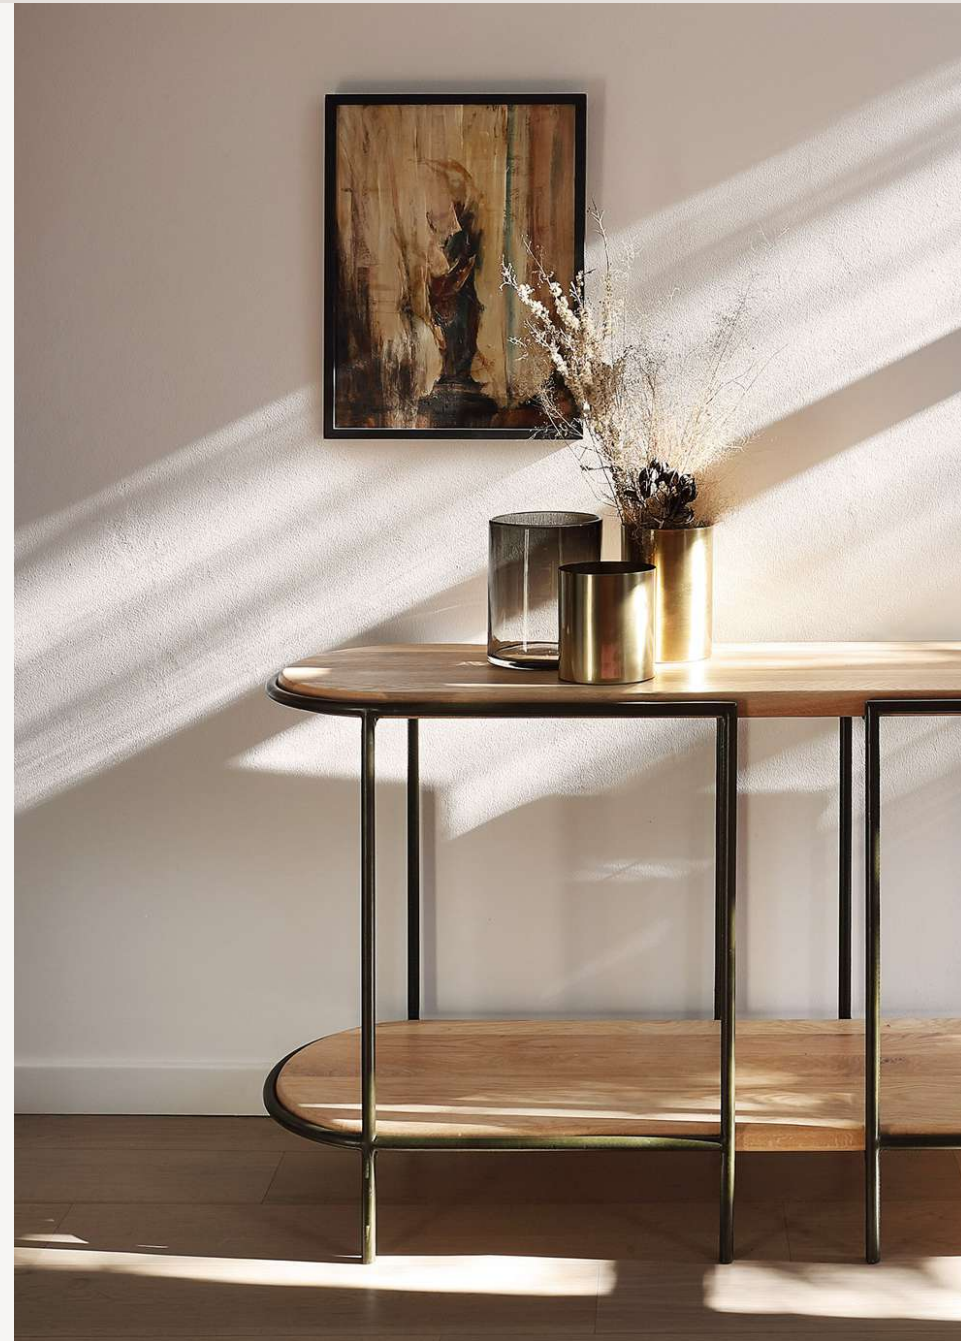

RRP: GBP 2120

.Marble options, available on request

Design London with Marron Emperador Marble & White Oak Shelf

RRP: GBP 2330

Lounging

Legs II Stool PC - DIAM 350 x H450
Round Stool
RRP: GBP 415

Legs II Stool PL - DIAM 350 x H450
Round Stool
RRP: GBP 490