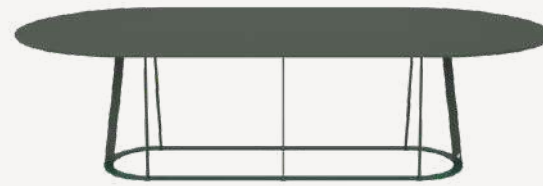

Please note: This range requires specialist quoting

Plat-O Table -
Round Bar - 4 Seater
Ø700 x 1065mm high

Plat-O Table - Flat
Oval Bar - 6 S 1400 x
700 x 1065mm high

SPlat-O Table - Flat Oval Server - M
1800 x 600 x 915mm high

Plat-O Table - Round
- 2 Seater Ø700 x
735mm high

Plat-O Table - Round - 4 Seater
Ø1000 x 735mm high

SPlat-O Table - Round - 5
Seater Ø1200 x 735mm high

Plato-O Collection

Plat-O Table - Flat Oval - 6 seater 1800
x 900 x 735mm high

Plat-O Table - Flat Oval - 10 seater 2700
x 1300 x 735mm high

Plat-O Table - Flat Oval - 12 seater 3200 x 1400 x 735mm
high

Plat-O Table - Flat Oval - 20 seater 6400 x 1400 x 735mm
high

Swartberg Collection