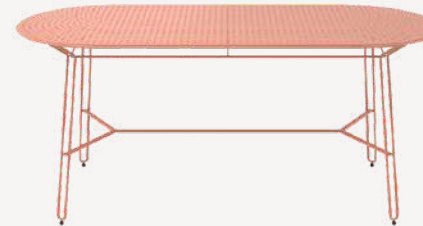

Attractive and quirky, with long legs & swirling polka dotted patterns, the functionally fabricated Polka Café Tables come in 19 delicious colours of powder coated stainless steel.

Comprising of low dining (650mm), regular dining (750mm) & bar height tables (1000mm high) from 2-seaters to 6-seaters.

Polka

Attractive and colourful, the radiant Polka Café Table collection brings flair to intimate dining spaces like cafes & restaurants. Featuring circular tabletops with perforated steel polka dots, the cleverly spotted table tops allow rain water to pass through the surface while creating a stunning swirling optical patterns. With it's rain, rust & sun resistant fabrication and adjustable ball feet, it's a balanced & hardy South African outdoor table.

Also available in a low height of 650mm.

Polka Café - 2 Seater
Ø600 x H750
RRP: GBP 730

Polka Café - 3 Seater
Ø750 x H750
RRP: GBP 890

Polka Café - 4 Seater
Ø1000 x H750
RRP: GBP: 1385

Polka Square Café - 4 Seater L850
x W850 x H750
RRP: GBP 1140

Polka Café - 6 Seater
L1700 x W750 x H750
RRP: GBP 1770

Polka Bar - 4 Seater
Ø750 x H1000
RRP: GBP 995

Polka

Attractive and colourful, the radiant Polka Café Table collection brings flair to intimate dining spaces like cafes & restaurants. Featuring circular tabletops with perforated steel polka dots, the cleverly spotted table tops allow rain water to pass through the surface while creating a stunning swirling optical patterns. With it's rain, rust & sun resistant fabrication and adjustable ball feet, it's a balanced & hardy South African outdoor table.