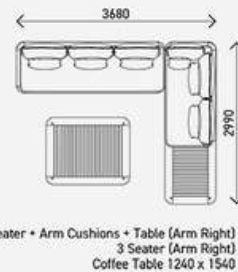

2 Seater + Arm Cushions + Table (Arm Right)
2 Seater (Arm Right)
Coffee Table 1240 x 1240

2 Seater + Arm Cushions + Table (Arm Right)
3 Seater (Arm Right)
Coffee Table 1240 x 1540