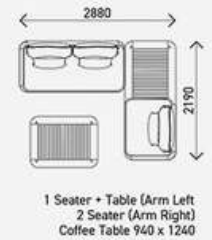

1 Seater + Table (Arm Left)
2 Seater (Arm Right)
Coffee Table 940 x 1240