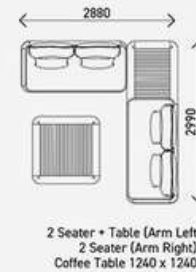

2 Seater + Table (Arm Left)
1 Seater (Arm Right)
Coffee Table 940 x 940