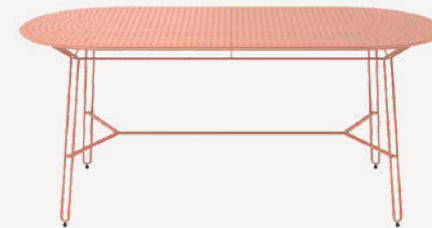

Attractive and quirky, with long legs & swirling polka dotted patterns, the functionally fabricated Polka Café Tables come in 19 delicious colours of powder coated stainless steel.

Comprising of low dining (650mm), regular dining (750mm) & bar height tables (1000mm high) from 2-seaters to 6-seaters.

Polka Café - 6 Seater
L1700 x W750 x H750
RRP: GBP 1770

Polka Bar - 4 Seater
Ø750 x H1000
RRP: GBP 995

Polka

Attractive and colourful, the radiant Polka Café Table collection brings flair to intimate dining spaces like cafes & restaurants. Featuring circular tabletops with perforated steel polka dots, the cleverly spotted table tops allow rain water to pass through the surface while creating a stunning swirling optical patterns. With it's rain, rust & sun resistant fabrication and adjustable ball feet, it's a balanced & hardy South African outdoor table.

Also available in a low height of 650mm.

Polka Café - 2 Seater
Ø600 x H650
RRP: GBP 700

Polka Café - 3 Seater
Ø750 x H650
RRP: GBP 855

Polka Café - 4 Seater
Ø1000 x H650
RRP: GBP: 1360

Polka Square Café - 4 Seater L850
x W850 x H650
RRP: GBP 1110

Polka Café - 6 Seater
L1700 x W750 x H650
RRP: GBP 1730

Cha Cha Collection

Cha Cha Occasional tables create the illusion of movement, dancing as the eyes glide around the closely spaced stainless steel rods that form line Moire patterns on the columnated base. The optic effects of the fluted base contrasts with simplistic table tops – slivered disks in monochromatic colours from laser cut stainless steel – to form minimalist Memphis-like plinths.