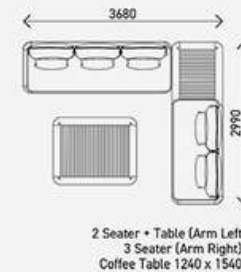

2 Seater + Table (Arm Left)
2 Seater (Arm Right)
Coffee Table 1240 x 1240

2 Seater + Table (Arm Left)
3 Seater (Arm Right)
Coffee Table 1240 x 1540