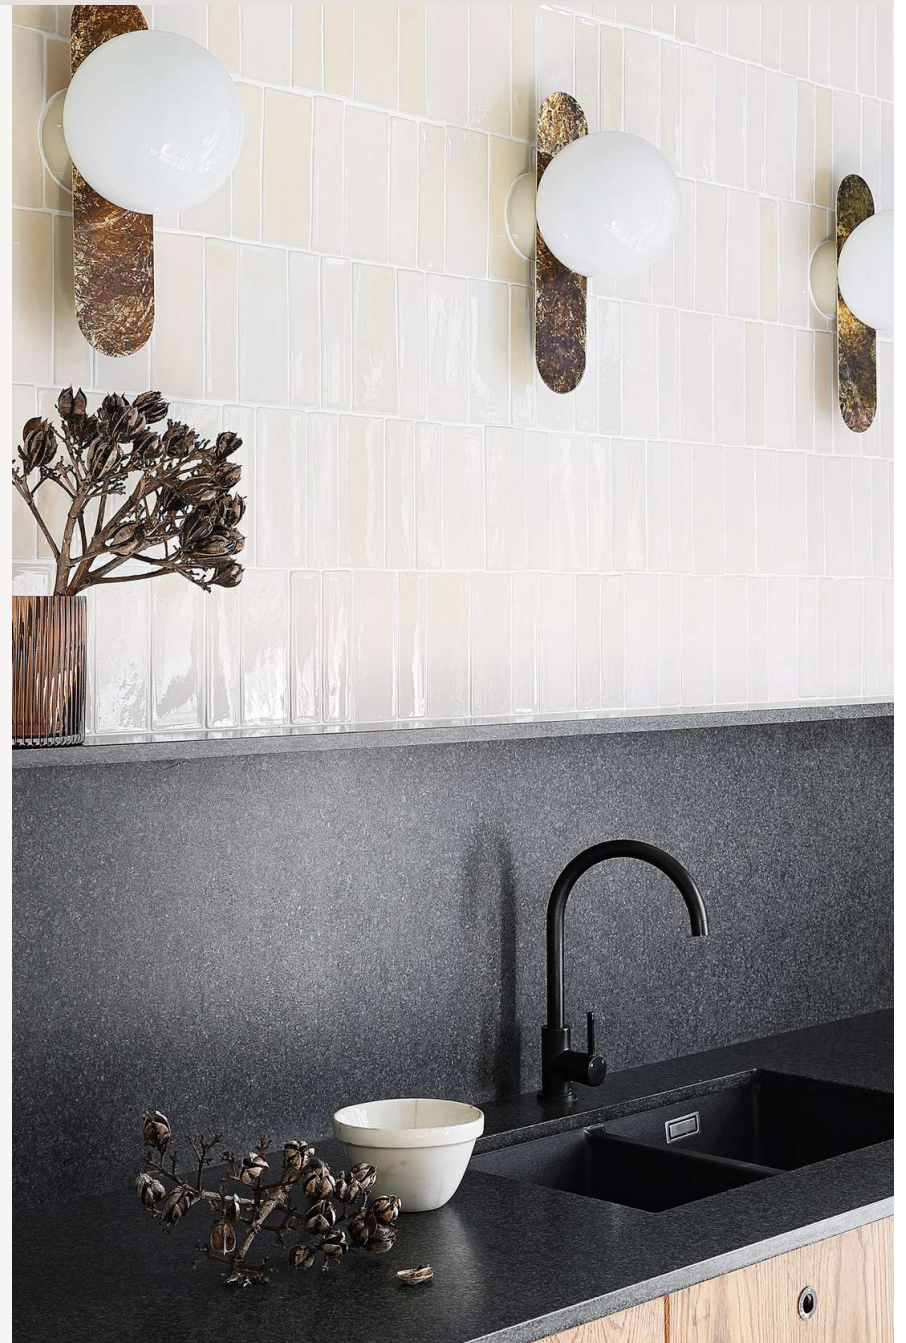

Lozenge Light

Wall mounted or ceiling flush mounted light with a shade plated in mottled bronze. Opaque white ball diffuser and oak wall mount bracket. E27 bulb required. **ALTERNATE PLATING OPTIONS AVAILABLE & PRICED ON REQUEST**