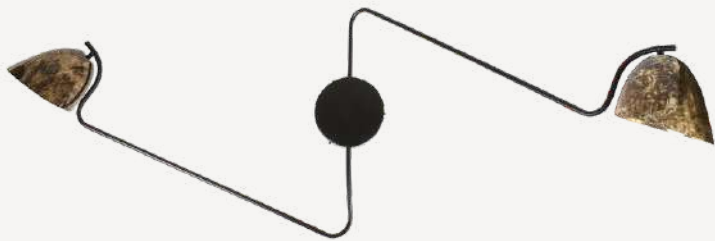

Double Lian Light

Wall mounted double swing arm lamp with matte black powder-coated wall mount and arm. Lamp shade plated in mottled-bronze. E27 bulb required. ****ALTERNATE PLATING OPTIONS AVAILABLE ON REQUEST****

Double Lian Swing PL/PC - Wall Mounted Light

W1611 x D169 x H557

RRP: GBP 765

Double Lian Swing PC ONLY - Wall Mounted Light

W1611 x D169 x H557

RRP: GBP 710