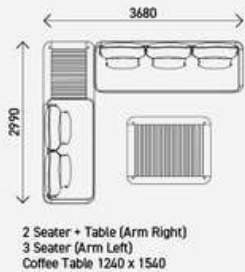

2 Seater + Table (Arm Right)
2 Seater (Arm Left)
Coffee Table 1240 x 1240

2 Seater + Table (Arm Right)
3 Seater (Arm Left)
Coffee Table 1240 x 1540