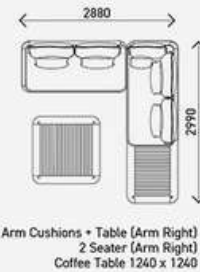

2 Seater + Arm Cushions + Table (Arm Right)
1 Seater (Arm Right)
Coffee Table 940 x 940