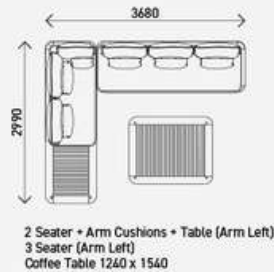

2 Seater + Arm Cushions + Table (Arm Left)
2 Seater (Arm Left)
Coffee Table 1240 x 1240

2 Seater + Arm Cushions + Table (Arm Left)
3 Seater (Arm Left)
Coffee Table 1240 x 1540