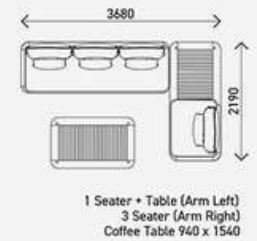

1 Seater + Table (Arm Left)
3 Seater (Arm Right)
Coffee Table 940 x 1540