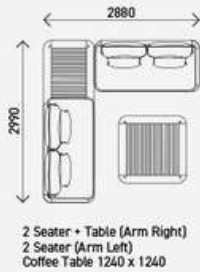

2 Seater + Table (Arm Right)
1 Seater (Arm Left)
Coffee Table 940 x 940