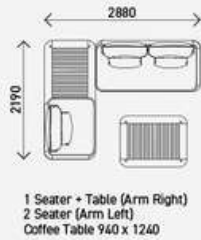

1 Seater + Table (Arm Right)
2 Seater (Arm Left)
Coffee Table 940 x 1240