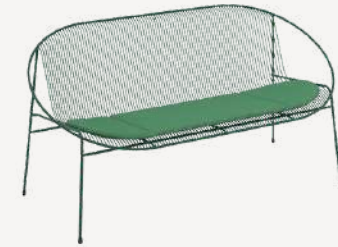

Hula Collection

With its vibrant colours & distinctive geometric form, Hula is playful & nostalgic. Reminiscent of a hula hoop, this metropolitan outdoor chair collection pays homage to the classic Salterini Hoop Chairs of the 1950s (A popular feature in South African gardens of the 70s). Specifically designed for indoor-outdoor use, the stacking CNC bent, TIG welded frames are made from rust-proof 304 stainless-steel solid rod. The radiant and durable frames are powder-coated with exterior grade UV stable, pure polyester with a luxurious ferro grain finish in the colour of your choice from our extensive colour palette. The removable seat cushions come upholstered in a selection of Sunbrella's outdoor performance fabrics.

Hula comprises of a Dining Chair, Lounge Chair, Love Seat, Bar Stool, Kitchen Stool & Stacking Stools.

Hula Collection

Hula - Dining Chair
W685 x D580 x H780 - 440 seat
RRP: GBP 590

Hula - Lounge Chair
W735 x D640 x H710 - 375 seat
RRP: GBP 620

Hula - Love Seat
W1385 x D640 x H720 - 380 seat
RRP: GBP: 1530

Hula - Bar Stool
W510 x D530 x H850 - 730 seat
RRP: GBP 635

Hula - Kitchen Stool
W510 x D515 x H750 - 630 seat
RRP: GBP 620

Hula - Stacking Stool
W430 x D440 x H465 - 465 seat
RRP: GBP: 325

Attractive and quirky, with long legs & swirling polka dotted patterns, the functionally fabricated Polka Café Tables come in 19 delicious colours of powder coated stainless steel.

Comprising of low dining (650mm), regular dining (750mm) & bar height tables (1000mm high) from 2-seaters to 6-seaters.