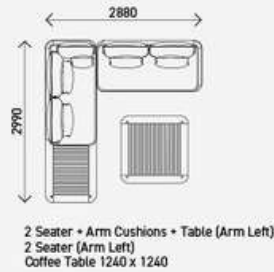

2 Seater + Arm Cushions + Table (Arm Left)
1 Seater (Arm Left)
Coffee Table 940 x 940