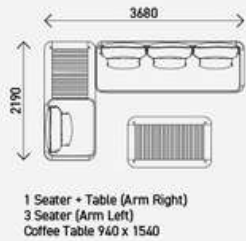

1 Seater + Table (Arm Right)
3 Seater (Arm Left)
Coffee Table 940 x 1540